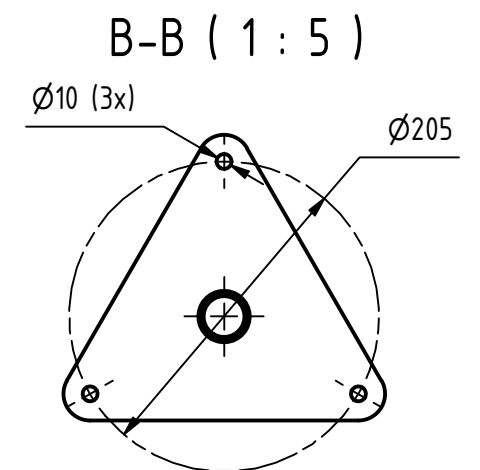

797 6166 - 797 6175